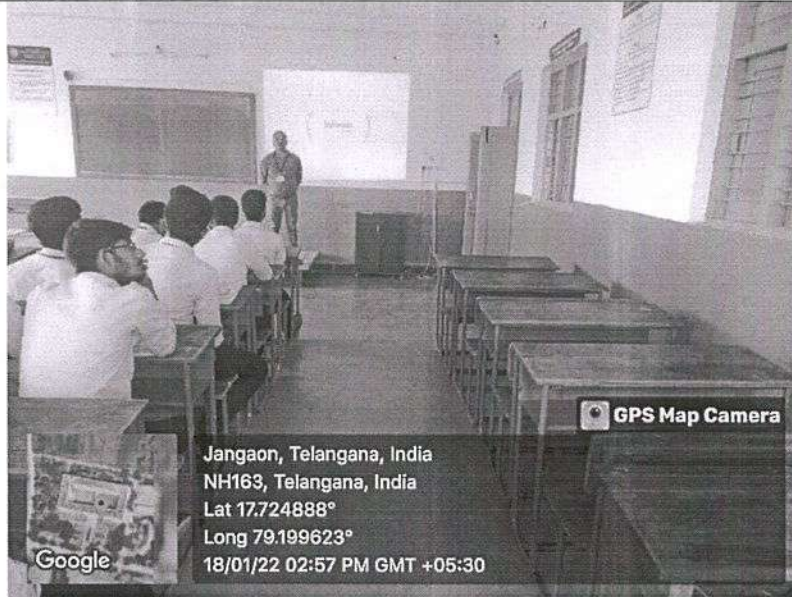

CHRISTU JYOTHI INSTITUTE OF TECHNOLOGY & SCIENCE

A Catholic Christian Minority Institution

Colombonagar, Yeshwanthapur(PO), Jangaon Dist – 506 167 T.S

NBA Accredited Programme, Affiliated to AICTE & JNTU-Hyd

IV-EEE

Principal
Christu Jyothi Institute of Technology & Science
Colombo Nagar, Yeshwanthapuram (Vill),
Jangaon(Mdi), Jangaon (Dist)-506167